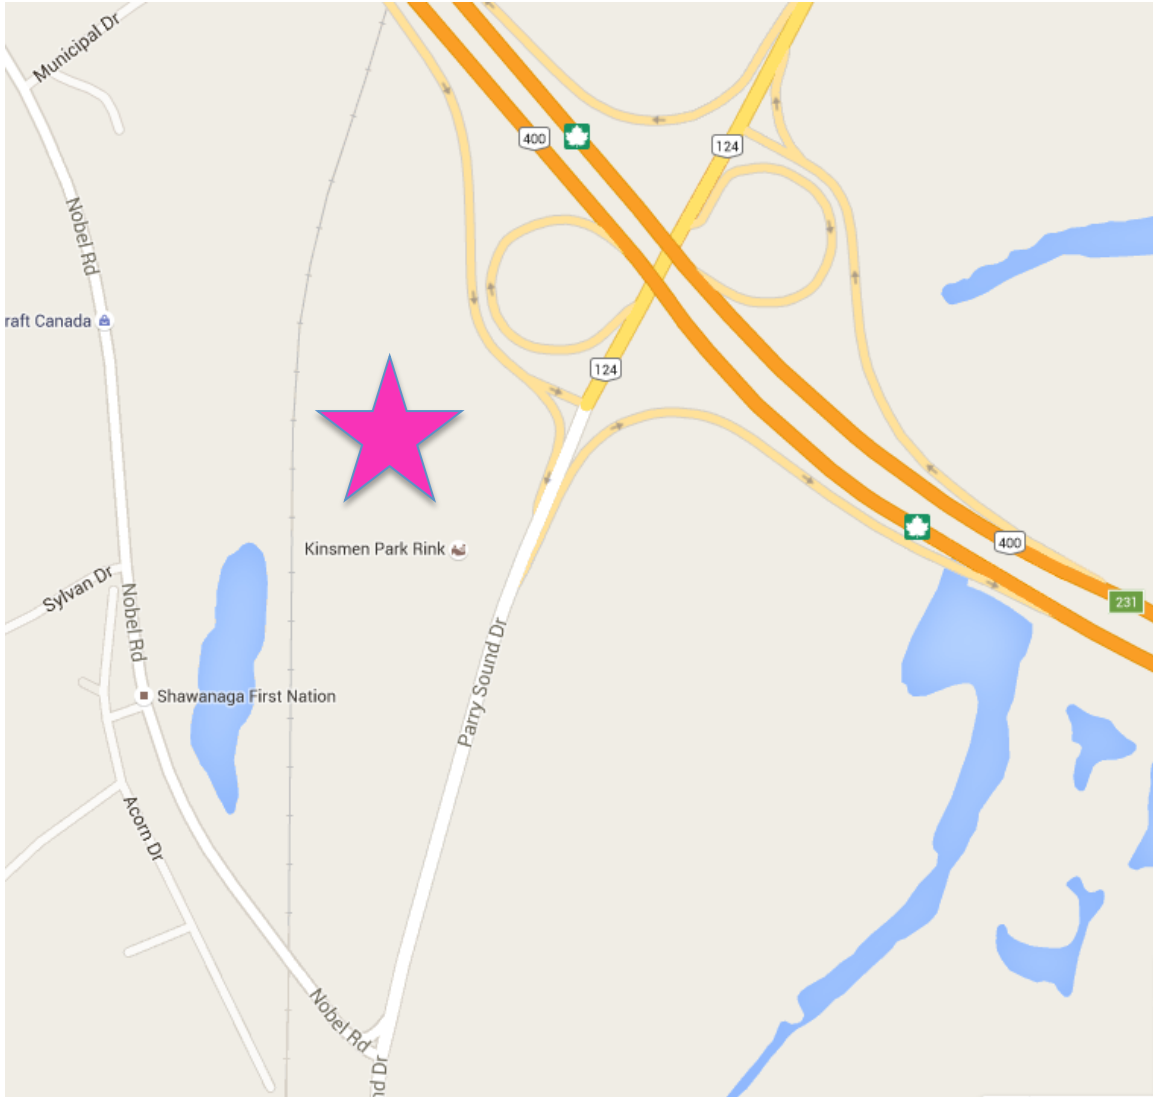

KINSMEN PARK, PARRY SOUND, ONTARIO

Directions:

From Highway 400:

- **Exit 231 - West on Parry Sound Dr. (Hwy 124)**
- **First entrance on the right**